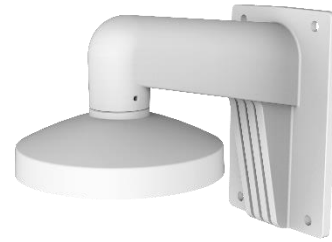

DS-1473ZJ-155

Wall Mount for Dome Camera

Feature

- Aluminum alloy with surface spray treatment
- The cap facilitates the installation
- Waterproof design

Dimension

Available Model

DS-1473ZJ-155

Parameter

| | |
|------------|---|
| Model | DS-1473ZJ-155 |
| Parameters | Wall Mount for Dome Camera |
| Appearance | Hikvision White |
| Material | Aluminum Alloy |
| Dimension | Ø 155 mm × 183.5 mm × 240 mm (6.1" × 7.22" × 9.45") |
| Weight | 650 g (1.4 lb.) |

Note

- The mount should be installed on the flat surface.
- The wall must be capable of supporting at least 3 times as much as the total weight of the camera and the mount.
- The mount's maximum load capacity is 3 Kg (6.6 lb.).