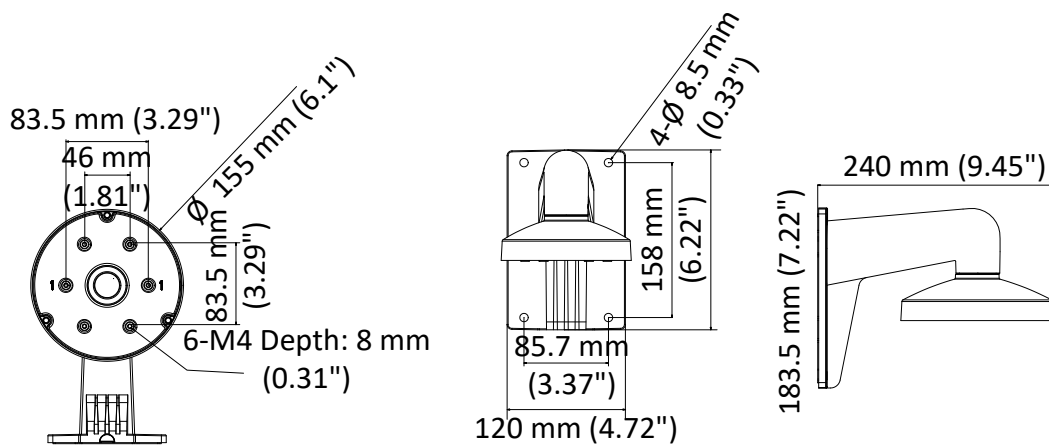

DS-1473ZJ-155

Wall Mount for Dome Camera

Feature

- Aluminum alloy with surface spray treatment
- The cap facilitates the installation
- Waterproof design

Dimension

Available Model

DS-1473ZJ-155

Parameter

| | |
|------------|---|
| Model | DS-1473ZJ-155 |
| Parameters | Wall Mount for Dome Camera |
| Appearance | Hikvision White |
| Material | Aluminum Alloy |
| Dimension | Ø 155 mm × 183.5 mm × 240 mm (6.1" × 7.22" × 9.45") |
| Weight | 650 g (1.4 lb.) |

Note

- The mount should be installed on the flat surface.
- The wall must be capable of supporting at least 3 times as much as the total weight of the camera and the mount.
- The mount's maximum load capacity is 3 Kg (6.6 lb.).