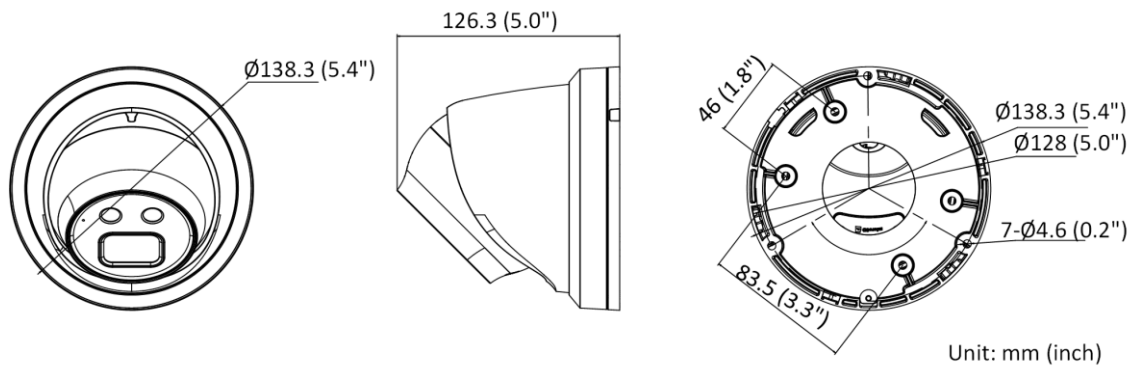

▪ **Dimension**

▪ **Accessory**

▪ **Optional**

DS-1276ZJ-SUS Corner Mount	DS-1275ZJ-SUS Vertical Pole Mount	DS-1271ZJ-140 Pendant Mount
DS-1273ZJ-140B Wall Mount	DS-1273ZJ-140 Wall Mount	DS-1280ZJ-PT6 Junction Box