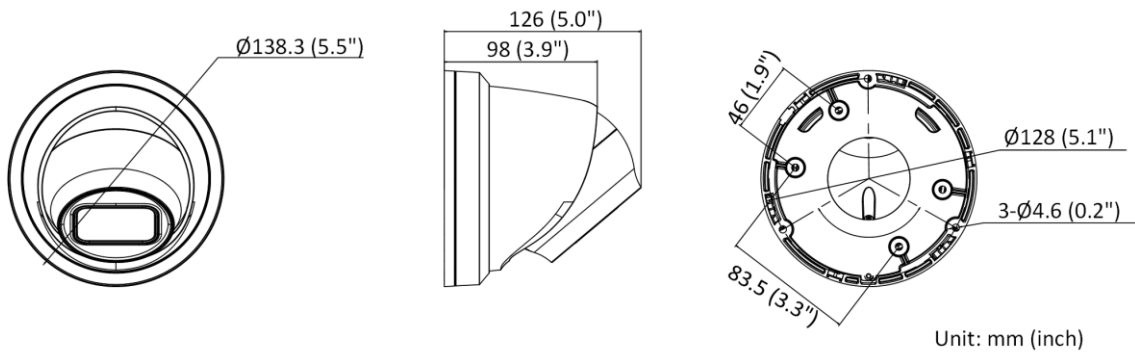

▪ **Dimension**

▪ **Accessory**

▪ **Included**

DS-1280ZJ-PT6

Junction Box

▪ **Optional**

DS-1271ZJ-140	DS-1273ZJ-140	DS-1273ZJ-140B	DS-1275ZJ-SUS	DS-1276ZJ-SUS
Pendant Mount	Wall Mount	Wall Mount	Vertical Pole Mount	Corner Mount