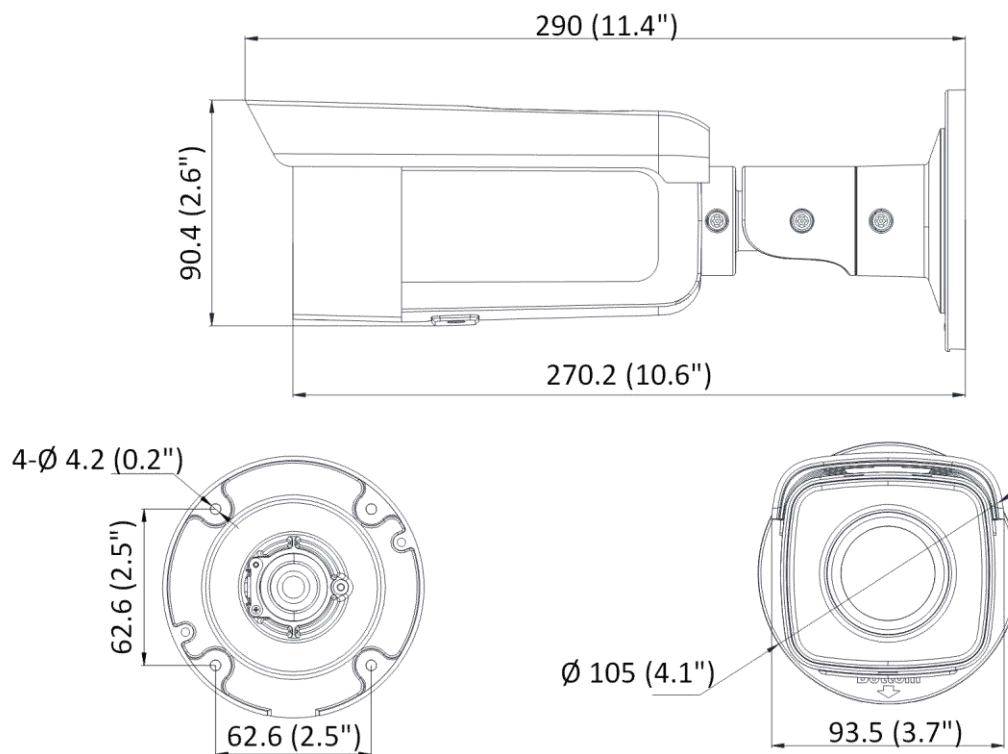

Weight	Camera: approx. 1270 g (2.8 lb.) With package: approx. 1510 g (3.3 lb.)
Approval	
EMC	FCC (47 CFR Part 15, Subpart B); CE-EMC (EN 55032: 2015, EN 61000-3-2: 2014, EN 61000-3-3: 2013, EN 50130-4: 2011 +A1: 2014); RCM (AS/NZS CISPR 32: 2015); IC (ICES-003: Issue 6, 2016); KC (KN 32: 2015, KN 35: 2015)
Safety	UL (UL 60950-1); CB (IEC 60950-1:2005 + Am 1:2009 + Am 2:2013); CE-LVD (EN 60950-1:2005 + Am 1:2009 + Am 2:2013); BIS (IS 13252(Part 1):2010+A1:2013+A2:2015); LOA (IEC/EN 60950-1)
Chemistry	CE-RoHS (2011/65/EU); WEEE (2012/19/EU); Reach (Regulation (EC) No 1907/2006)
Protection	Ingress protection: IP67 (IEC 60529-2013)

* Listed resolutions are only selectable options. It does not mean that all streams can work at their maximum resolution at the same time.

Available Model

- DS-2CD2T86G2-2I (2.8 mm)
- DS-2CD2T86G2-2I (4 mm)
- DS-2CD2T86G2-2I (6 mm)
- DS-2CD2T86G2-4I (2.8 mm)
- DS-2CD2T86G2-4I (4 mm)
- DS-2CD2T86G2-4I (6 mm)

Dimension

Unit: mm(inch)