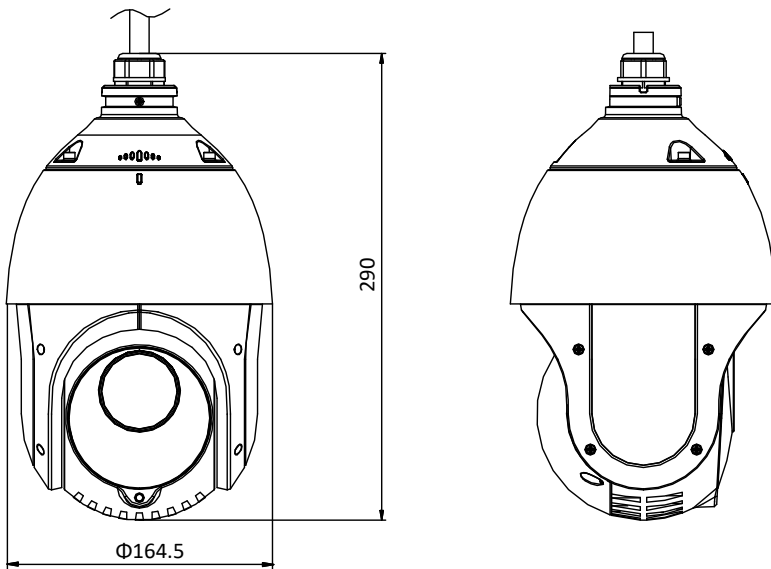

Material	ADC 12, PC+10% GF
Dimensions	Φ 164.5 mm × 290 mm (Φ 6.48" × 11.42")
Weight	Approx. 2 kg (4.41 lb)

Available Model

DS-2DE4425IW-DE 12 VDC & PoE+ (802.3 at, class 4)

Dimensions

Unit: mm