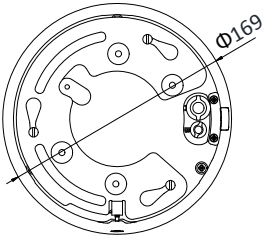

## Specification

Camera Module	
Image Sensor	1/2.5" progressive scan CMOS
Min. Illumination	Color: 0.005 Lux @(F1.6, AGC ON) B/W: 0.001 Lux @(F1.6, AGC ON) 0 Lux with IR
White Balance	Auto/Manual/ATW (Auto-tracking White Balance)/Indoor/Outdoor/Fluorescent Lamp/Sodium Lamp
AGC	Auto/Manual
Shutter Time	1/1 s to 1/30,000 s
Day & Night	IR Cut Filter
Digital Zoom	16×
Privacy Mask	24 programmable privacy masks
Focus Mode	Auto/Semi-automatic/Manual
WDR	120 dB WDR
Lens	
Focal Length	4.8 mm to 120 mm, 25× optical
Zoom Speed	Approx. 3.2 s (optical lens, wide-tele)
FOV	Horizontal field of view: 57.6° to 2.5° (wide-tele) Vertical field of view: 34.4° to 1.4° (wide-tele) Diagonal field of view: 64.5° to 2.9° (wide-tele)
Working Distance	10 mm to 1500 mm (wide-tele)
Aperture Range	F1.6 to F3.5
IR	
IR Distance	50 m
Smart IR	Support
PTZ	
Movement Range (Pan)	360° endless
Pan Speed	Configurable, from 0.1°/s to 300°/s Preset Speed: 350°/s
Movement Range (Tilt)	From -5° to 90° (auto-flip)
Tilt Speed	Configurable, from 0.1°/s to 160°/s Preset Speed: 200°/s
Proportional Zoom	Support
Presets	300
Patrol Scan	8 patrols, up to 32 presets for each patrol
Pattern Scan	4 pattern scans, record time over 10 minutes for each scan
Power-off Memory	Support
Park Action	Preset/Pattern Scan/Patrol Scan/Auto Scan/Tilt Scan/Random Scan/Frame Scan/Panorama Scan
PTZ Position Display	Support
Preset Freezing	Support
Scheduled Task	Preset/Pattern Scan/Patrol Scan/Auto Scan/Tilt Scan/Random Scan/Frame Scan/Panorama Scan/Dome Reboot/Dome Adjust/Aux Output
Compression Standard	
Video Compression	Main Stream: H.265+/H.265/H.264+/H.264 Sub-Stream: H.265/H.264/MJPEG Third Stream: H.265/H.264/MJPEG
H.264 Type	Baseline Profile/Main Profile/High Profile
H.264+	Support
H.265 Type	Main Profile

Dimensions	Φ 169 mm × 161 mm (Φ 6.65" × 6.34")
Weight	Approx. 2.45 kg (5.40 lb)

**Order Model**

DS-2DE4A425IW, 12 VDC & PoE+ (802.3 at, class4)

**Dimensions**

Unit: mm