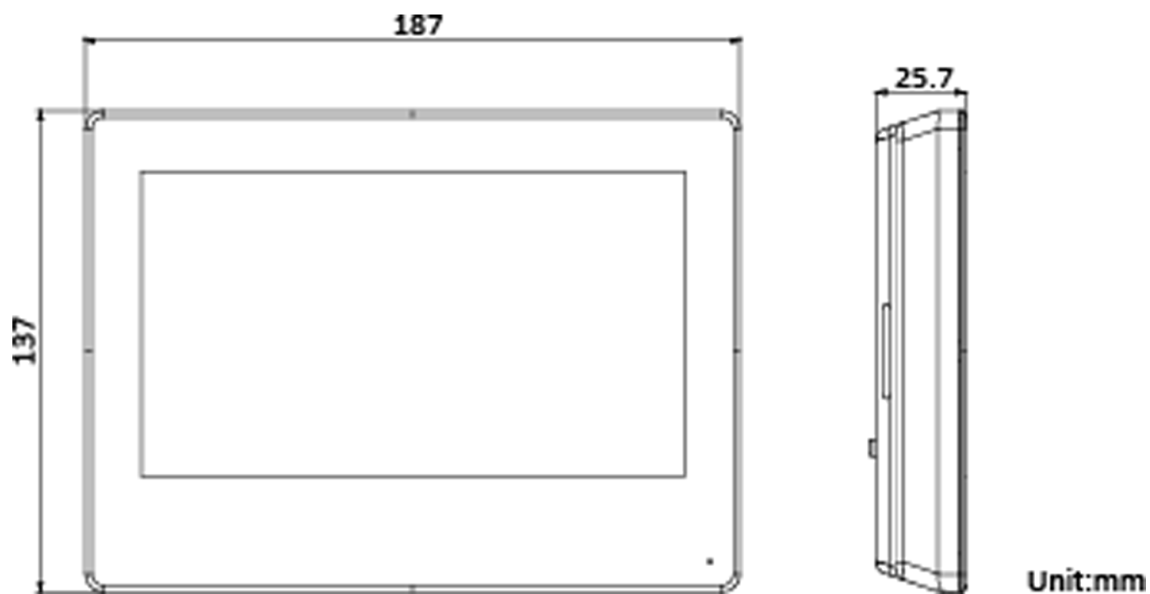

General	
Button	/
Installation	Surface mounting
Indicator	/
Weight	Without package: 419.3 g With package: 694 g
Protective level	/
Working temperature	-10 °C to 50 °C (14 °F to 122 °F)
Working humidity	10% to 90%
Dimensions	187 mm × 137 mm × 25.7 mm (7.36" × 5.39" × 1.01")
Battery	/
Power supply	IEEE802.3af, standard PoE 12 VDC, 1 A
Application environment	Indoor
Power consumption	≤ 8 W
Language	English, Russian, Estonian, Bulgaria, Hungarian, Greek, German, Italian, Czech, Slovak, France, Polish, Dutch, Portuguese, Spanish, Romanian, Danish, Swedish, Norwegian, Finnish, Croatian, Slovenian, Serbian, Turkish, Traditional Chinese, Vietnamese, Hebrew, Latvian, Lithuanian, Brazilian Portuguese, Arabic, Ukrainian, Mongolian

Physical Interface

No.	Description	No.	Description
1	Screen	7	Debugging Port
2	Microphone	8	microUSB Interface
3	Unlock Button	9	Loudspeaker
4	Power Supply Interface	10	Reserved
5	Alarm Terminals	11	TAMPER
6	RS-485/Relay Interface	12	Network Interface

Available Model

DS-KH9310-WTE1(B)

▪ **Dimension**

▪ **Accessory**

▪ **Optional**

DS-KABH9510-T	DS-KAW50-1N	DS-KAW50-1	DS-KABH9510-T
			

Headquarters

No.555 Qianmo Road, Binjiang District,
Hangzhou 310051, China
T +86-571-8807-5998
www.hikvision.com