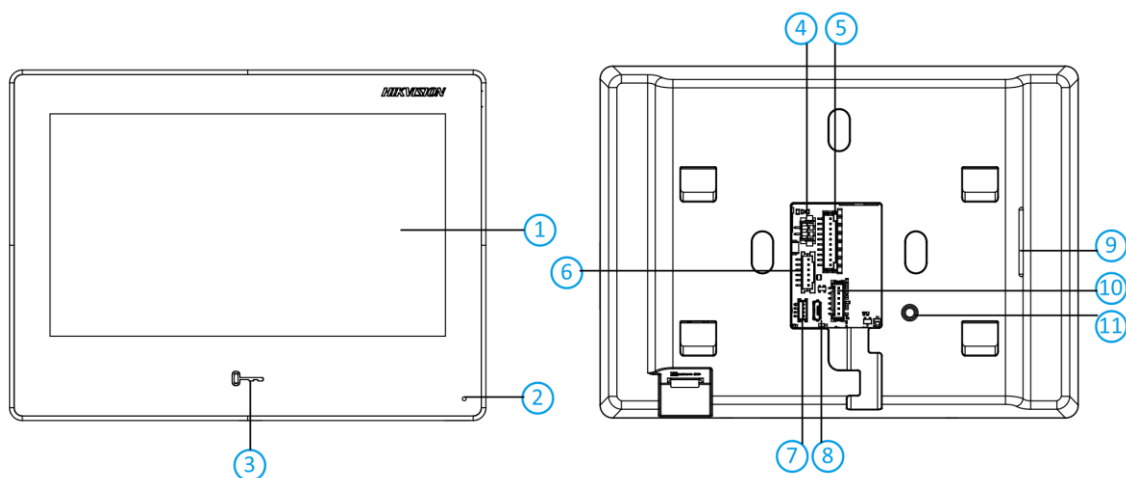

General	
Button	/
Installation	Surface mounting
Indicator	/
Weight	Without package: 419.3 g With package: 694 g
Protective level	/
Working temperature	-10 °C to 50 °C (14 °F to 122 °F)
Working humidity	10% to 90%
Dimensions	187 mm × 137 mm × 25.7 mm (7.36" × 5.39" × 1.01")
Battery	/
Power supply	IEEE802.3af, standard PoE 12 VDC, 1 A
Application environment	Indoor
Power consumption	≤ 8 W
Language	English, Russian, Estonian, Bulgaria, Hungarian, Greek, German, Italian, Czech, Slovak, France, Polish, Dutch, Portuguese, Spanish, Romanian, Danish, Swedish, Norwegian, Finnish, Croatian, Slovenian, Serbian, Turkish, Traditional Chinese, Vietnamese, Hebrew, Latvian, Lithuanian, Brazilian Portuguese, Arabic, Ukrainian, Mongolian

Physical Interface

No.	Description	No.	Description
1	Screen	7	Debugging Port
2	Microphone	8	microUSB Interface
3	Unlock Button	9	Loudspeaker
4	Power Supply Interface	10	Reserved
5	Alarm Terminals	11	TAMPER
6	RS-485/Relay Interface	12	Network Interface

Available Model

DS-KH9310-WTE1(B)