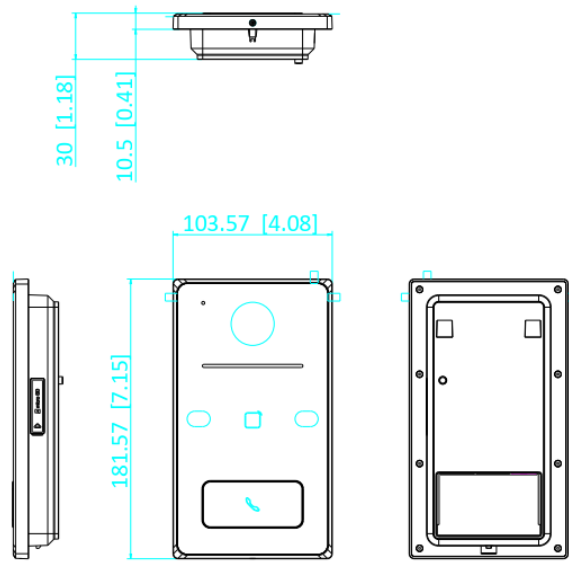

Unit:mm [inch]

SCALE 1:1

▪ Accessory

▪ Included

DS-KABV6133-G/

Surface

▪ Optional

DS-KABV6133-RS