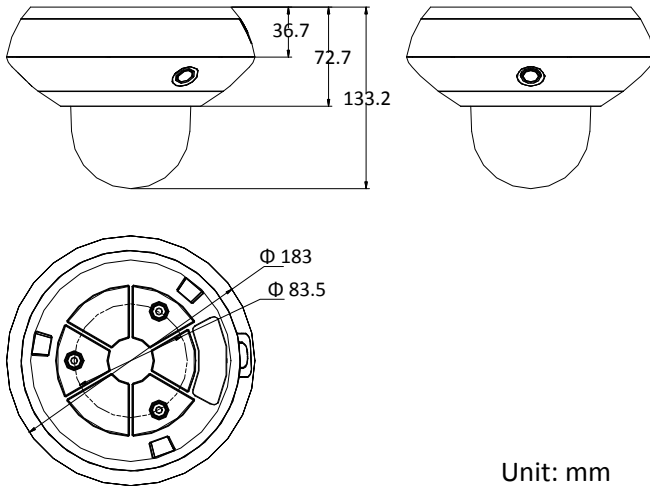

Order Model

DS-2PT3326IZ-DE3 (2.8-12mm), 12 VDC & PoE+

Dimensions

Unit: mm

Accessories

DS-1294ZJ-TRL

Wall Mounting Bracket

DS-1271ZJ-PT10

Pendant Mounting Bracket